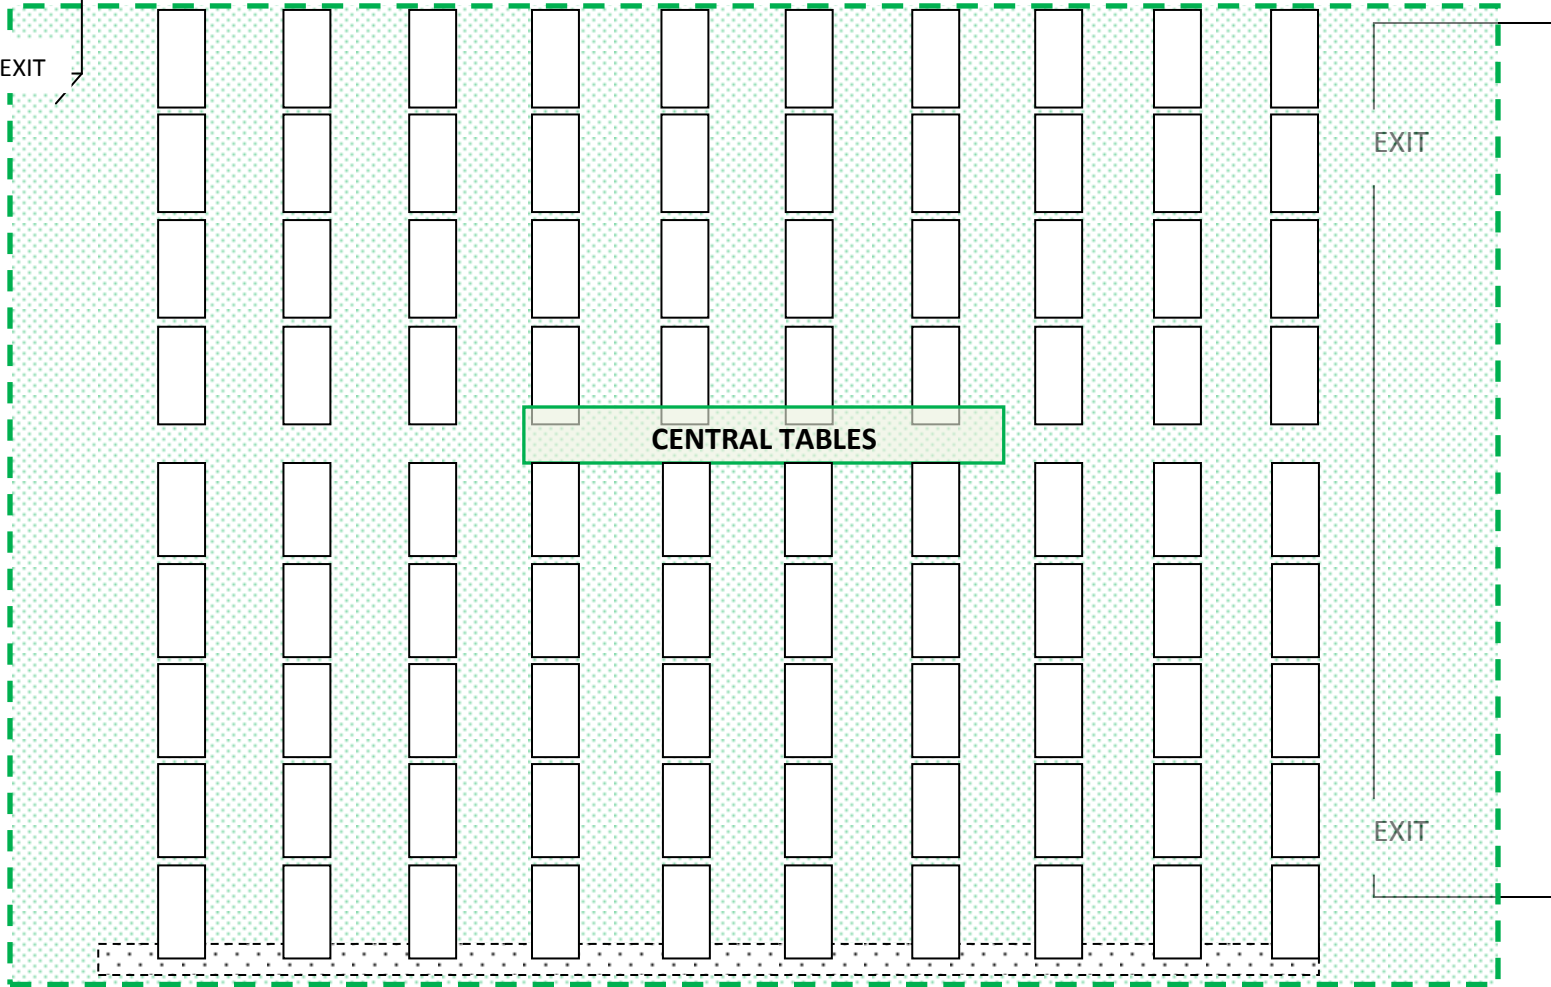

TICKETS NO NUMERADOS

RADISSON Hotel Los Angeles - EVENT FEBRUARY 12, 2011

TICKETS NO NUMERADOS

STAGE

VIP TABLES (Mesa de 10)

EXIT

EXIT

EXIT

EXIT

CENTRAL TABLES

GENERAL SEATS

2 DOORS

MAIN ENTRANCE

2 DOORS