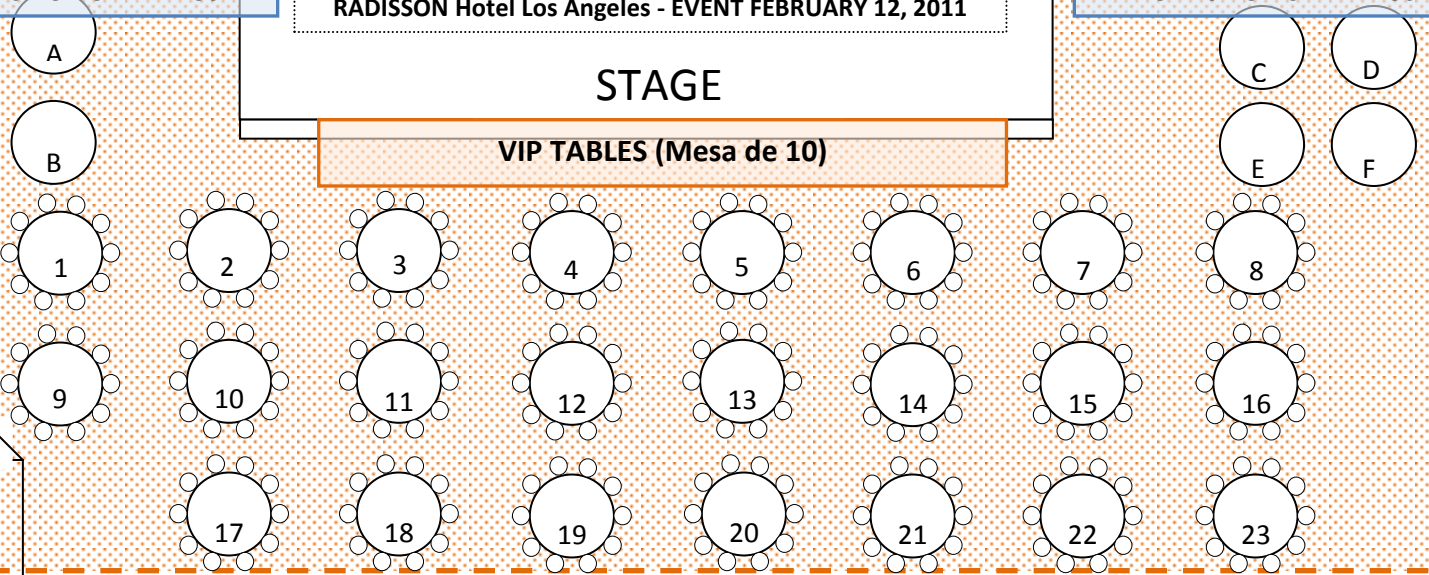

TICKETS NO NUMERADOS

RADISSON Hotel Los Angeles - EVENT FEBRUARY 12, 2011

TICKETS NO NUMERADOS

STAGE

VIP TABLES (Mesa de 10)

EXIT

EXIT

EXIT

EXIT

CENTRAL TABLES

GENERAL SEATS

2 DOORS

MAIN ENTRANCE

2 DOORS